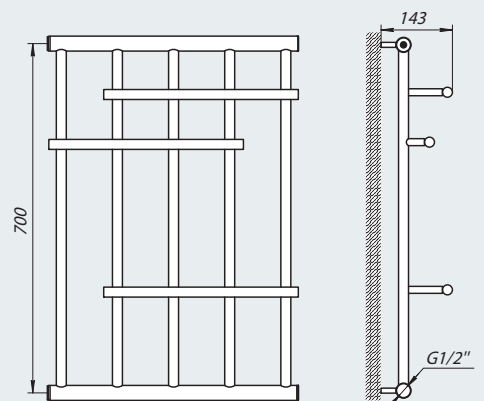

# CENTURION

www.radeco.com.pl

model	H [mm]	L [mm]	króćce [mm]	V [litr]	M [kg]	Moc [W]
CENTURION 900x560	900	560	50	3,74	10,08	622
CENTURION 1360x560	1360	560	50	5,62	14,79	934

model	H [mm]	L [mm]	króćce [mm]	V [litr]	M [kg]	Moc [W]
DECOR 1600x500	1600	500	1570	4,22	14,78	794