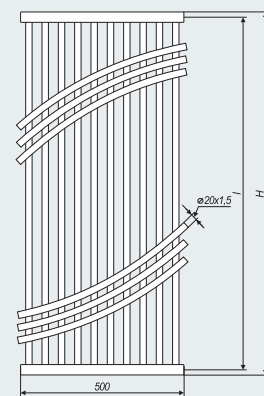

model	H [mm]	L [mm]	króćce [mm]	V [litr]	M [kg]	Moc [W]
DECOR 1600x500	1600	500	1570	4,22	14,78	794