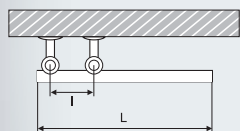

model	H [mm]	L [mm]	króćce [mm]	V [litr]	M [kg]	Moc [W]
TRIDEN PLUS 900x400	900	400	50	2,85	7,69	475
TRIDEN PLUS 1360x400	1800	400	50	4,28	11,45	713