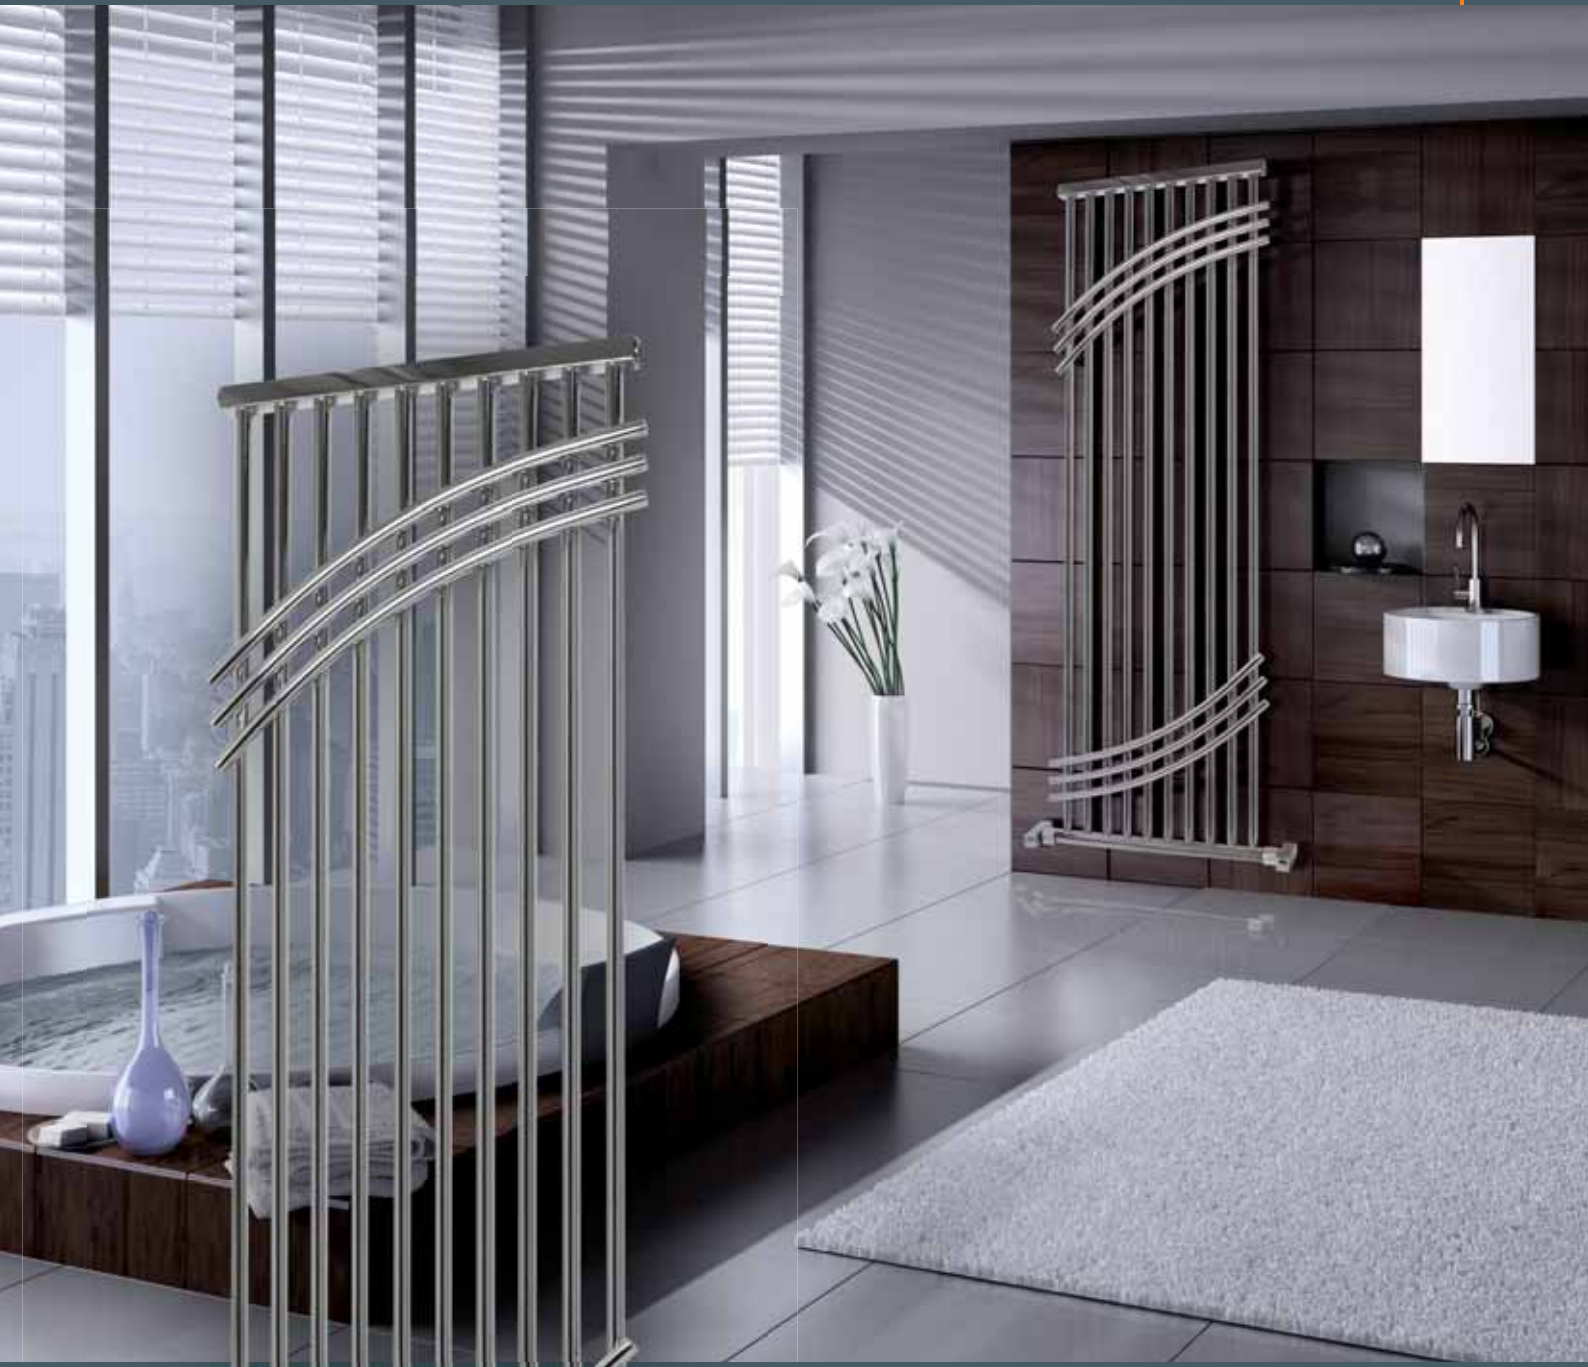

model	H [mm]	L [mm]	króćce [mm]	V [litr]	M [kg]	Moc [W]
DECOR 1600x500	1600	500	1570	4,22	14,78	794